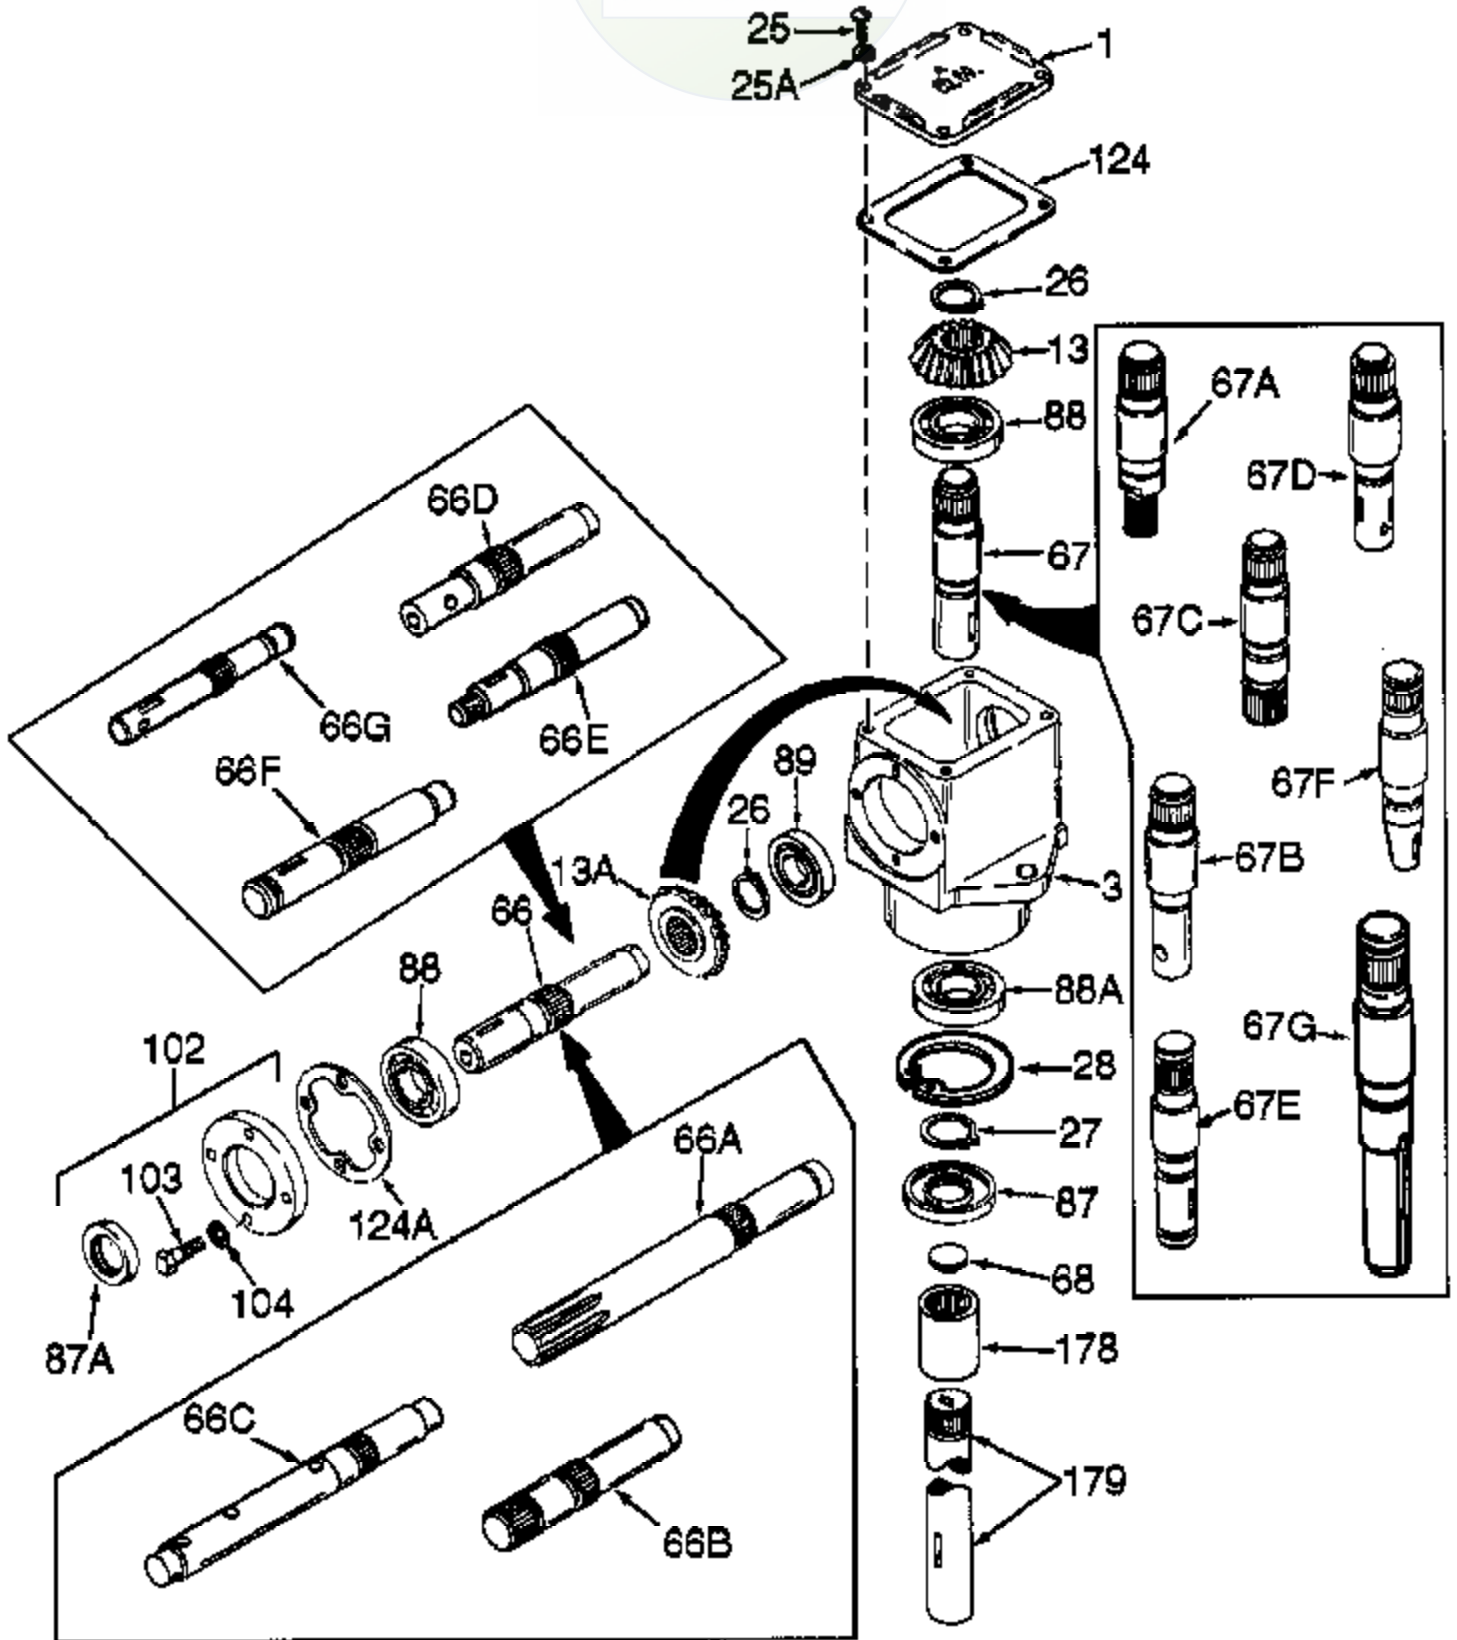

# JOIST

SICHER IST DAS:  
DAS ORIGINAL

Ref #	Part Number	Qty	Description
1	772034		Right Hand Cover
3	770026A		Right Angle Drive Housing
13	778046		Miter Gear
13A	778046		Miter Gear (22 teeth)(7/8" ID)
25	792025		Screw, 10-24 x 1/2"
26	788018		Snap Ring
27	788019		Snap Ring
66B	776040A		Input Shaft (4-1/2" long)
67B	776069		Output Shaft (4-7/8" long)
87A	788031		Oil Seal
87	788029		Oil Seal
88A	780034		Ball Bearing
88	780034	RAD-1969-P91	Ball Bearing
89	780024	Peerless	Ball Bearing
102	786029		Retainer Cap & Seal (Incl. 87A & 103)
103	792026		Screw, 1/4-20 x 7/8"
124	788028		Cover Gasket
124A	788030B		Cap Gasket